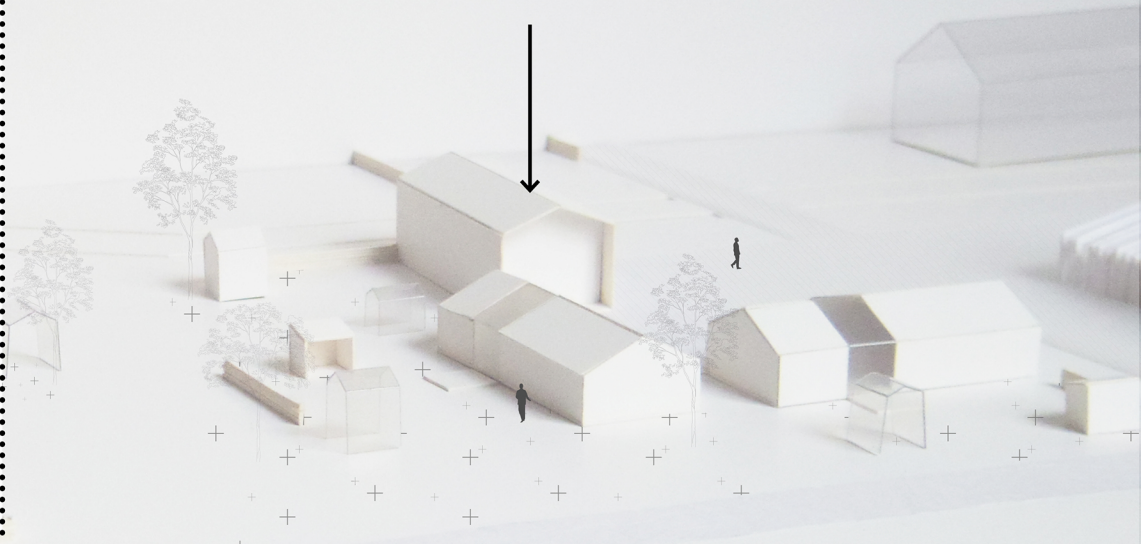

HABITAT R+1 T4

ELEVATION

COUPE / FACADE

PLAN RDC

7M

1,5M

COUPE