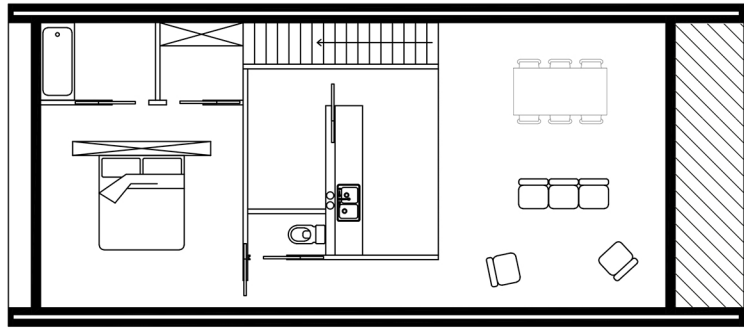

HABITAT R+1 T4

ELEVATION

COUPE / FACADE

PLAN RDC

7M

1,5M

COUPE